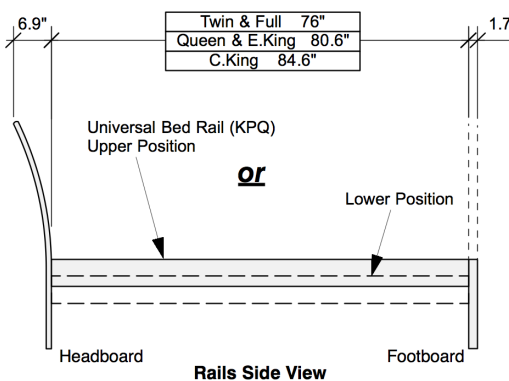

Nutmeg Headboard

Nutmeg Headboard - Box 1 of 4

	Box H	Box W	Box L	Cubes	Net Wt.	Gr. Wt.
Twin	110mm	1100mm	1215mm	0.147m3	9.5Kg	11.5Kg
PH-NUT-TWN-	4.3"	43.3"	47.8"	5.19cuft	20.9lb	25.4lb
Full	110mm	1100mm	1595mm	0.193m3	12.0Kg	14.5Kg
PH-NUT-FUL-	4.3"	43.3"	62.8"	6.82cuft	26.5lb	32.0lb
Queen	110mm	1100mm	1745mm	0.211m3	12.5Kg	15.5Kg
PH-NUT-QEN-	4.3"	43.3"	68.7"	7.46cuft	27.6lb	34.2lb
Eastern King	110mm	1100mm	2190mm	0.265m3	16.5Kg	19.0Kg
PH-NUT-EKG-	4.3"	43.3"	86.2"	9.36cuft	36.4lb	41.9lb
California King	105mm	1135mm	2035mm	0.243m3	17.0Kg	20.0Kg
PH-NUT-CKG-	4.1"	44.7"	80.1"	8.56cuft	37.5lb	44.1lb

Rails Side View

P-Series Basic Footboard - Box 2 of 4

	Box H	Box W	Box L	Cubes	Net Wt.	Gr. Wt.
Twin	60mm	405mm	1150mm	0.028m3	6.0Kg	7.0Kg
PF-BAS-TWN-	2.4"	15.9"	45.3"	0.99cuft	13.2lb	15.4lb
Full	60mm	405mm	1540mm	0.037m3	7.0Kg	8.0Kg
PF-BAS-FUL-	2.4"	15.9"	60.6"	1.32cuft	15.4lb	17.6lb
Queen	60mm	405mm	1675mm	0.041m3	7.5Kg	9.0Kg
PF-BAS-QEN-	2.4"	15.9"	65.9"	1.44cuft	16.5lb	19.8lb
Eastern King	60mm	405mm	2140mm	0.052m3	8.5Kg	10.5Kg
PF-BAS-EKG-	2.4"	15.9"	84.3"	1.84cuft	18.7lb	23.1lb
California King	57mm	428mm	1994mm	0.049m3	8.0Kg	10.0Kg
PF-BAS-CKG-	2.2"	16.9"	78.5"	1.72cuft	17.6lb	22.0lb

P-Series Basic Footboard Lower Position
K-Series Basic Footboard Upper Position

Universal Bed Rails (KPQ) - Box 3 of 4

	Box H	Box W	Box L	Cubes	Net Wt.	Gr. Wt.
Twin	75mm	195mm	1980mm	0.029m3	8.5Kg	10.0Kg
KPQ-TWN-	3.0"	7.7"	78.0"	1.02cuft	18.7lb	22.0lb
Full	95mm	195mm	1980mm	0.037m3	10.0Kg	12.0Kg
KPQ-FUL-	3.7"	7.7"	78.0"	1.30cuft	22.0lb	26.5lb
Queen/E.King	95mm	195mm	2105mm	0.039m3	11.0Kg	13.0Kg
KPQ-QEN/EKG-	3.7"	7.7"	82.9"	1.38cuft	24.3lb	28.7lb
California King	95mm	195mm	2205mm	0.041m3	12.5Kg	14.5Kg
KPQ-CKG-	3.7"	7.7"	86.8"	1.44cuft	27.6lb	32.0lb