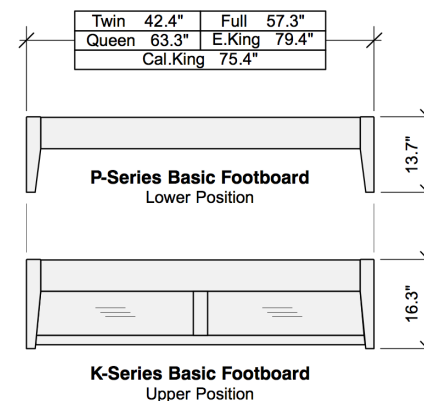

Nutmeg Headboard

Nutmeg Headboard - Box 1 of 4

	Box H	Box W	Box L	Cubes	Net Wt.	Gr. Wt.
Twin	110mm	1100mm	1215mm	0.147m3	9.5Kg	11.5Kg
PH-NUT-TWN-	4.3"	43.3"	47.8"	5.19cuft	20.9lb	25.4lb
Full	110mm	1100mm	1595mm	0.193m3	12.0Kg	14.5Kg
PH-NUT-FUL-	4.3"	43.3"	62.8"	6.82cuft	26.5lb	32.0lb
Queen	110mm	1100mm	1745mm	0.211m3	12.5Kg	15.5Kg
PH-NUT-QEN-	4.3"	43.3"	68.7"	7.46cuft	27.6lb	34.2lb
Eastern King	110mm	1100mm	2190mm	0.265m3	16.5Kg	19.0Kg
PH-NUT-EKG-	4.3"	43.3"	86.2"	9.36cuft	36.4lb	41.9lb
California King	105mm	1135mm	2035mm	0.243m3	17.0Kg	20.0Kg
PH-NUT-CKG-	4.1"	44.7"	80.1"	8.56cuft	37.5lb	44.1lb

Rails Side View

P-Series Basic Footboard - Box 2 of 4

	Box H	Box W	Box L	Cubes	Net Wt.	Gr. Wt.
Twin	60mm	405mm	1150mm	0.028m3	6.0Kg	7.0Kg
PF-BAS-TWN-	2.4"	15.9"	45.3"	0.99cuft	13.2lb	15.4lb
Full	60mm	405mm	1540mm	0.037m3	7.0Kg	8.0Kg
PF-BAS-FUL-	2.4"	15.9"	60.6"	1.32cuft	15.4lb	17.6lb
Queen	60mm	405mm	1675mm	0.041m3	7.5Kg	9.0Kg
PF-BAS-QEN-	2.4"	15.9"	65.9"	1.44cuft	16.5lb	19.8lb
Eastern King	60mm	405mm	2140mm	0.052m3	8.5Kg	10.5Kg
PF-BAS-EKG-	2.4"	15.9"	84.3"	1.84cuft	18.7lb	23.1lb
California King	57mm	428mm	1994mm	0.049m3	8.0Kg	10.0Kg
PF-BAS-CKG-	2.2"	16.9"	78.5"	1.72cuft	17.6lb	22.0lb

K-Series Basic Footboard - Box 2 of 4

	Box H	Box W	Box L	Cubes	Net Wt.	Gr. Wt.
Twin	50mm	485mm	1155mm	0.028m3	5.0Kg	7.0Kg
KF-BAS-TWN-	2.0"	19.1"	45.5"	0.99cuft	11.0lb	15.4lb
Full	50mm	485mm	1530mm	0.037m3	7.0Kg	9.0Kg
KF-BAS-FUL-	2.0"	19.1"	60.2"	1.31cuft	15.4lb	19.8lb
Queen	60mm	500mm	1695mm	0.051m3	10.0Kg	12.0Kg
KF-BAS-QEN-	2.4"	19.7"	66.7"	1.80cuft	22.0lb	26.5lb
Eastern King	60mm	485mm	2075mm	0.060m3	12.0Kg	15.0Kg
KF-BAS-EKG-	2.4"	19.1"	81.7"	2.13cuft	26.5lb	33.1lb
California King	57mm	475mm	1955mm	0.053m3	12.0Kg	15.0Kg
KF-BAS-CKG-	2.2"	18.7"	77.0"	1.87cuft	26.5lb	33.1lb